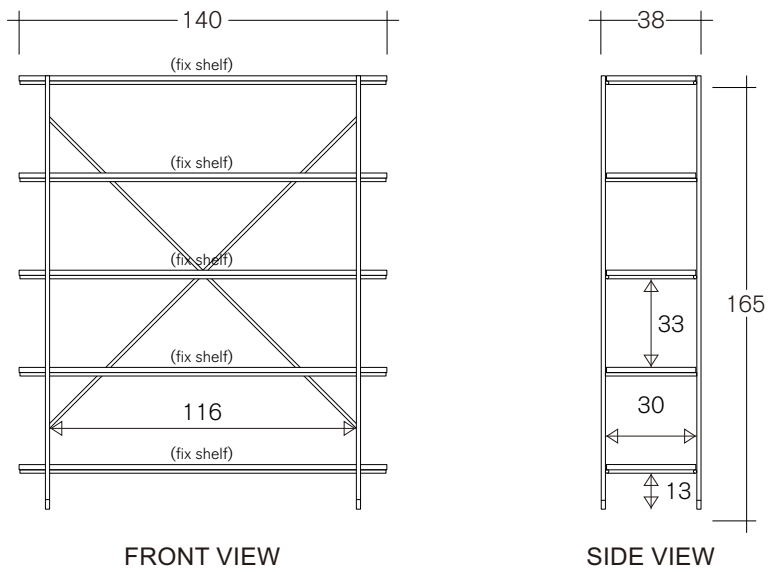

Ethnicraft

OAK RISE rack

General

Function : Rack
Range : Rise
Designer : Alain van Havre

Specifications

Ref : 50137
Wood : Solid oak*
Finishing
- Wood : Varnished
- Metal : Black painted metal
Features : - Adjustable metal legs
- Plastic shoes
Assembly required : No
FSC : No
Made in : Indonesia

Measurements

Dimension : 140 cm / 38 cm / 165 cm
Weight : 60 kg

Packaging

Box : 150 cm / 56 cm / 175 cm
Weight : 76,6 kg
Volume : 0,147 cbm

*Also available in Walnut

Ethnicraft

Technical Drawing

Lifestyle Image